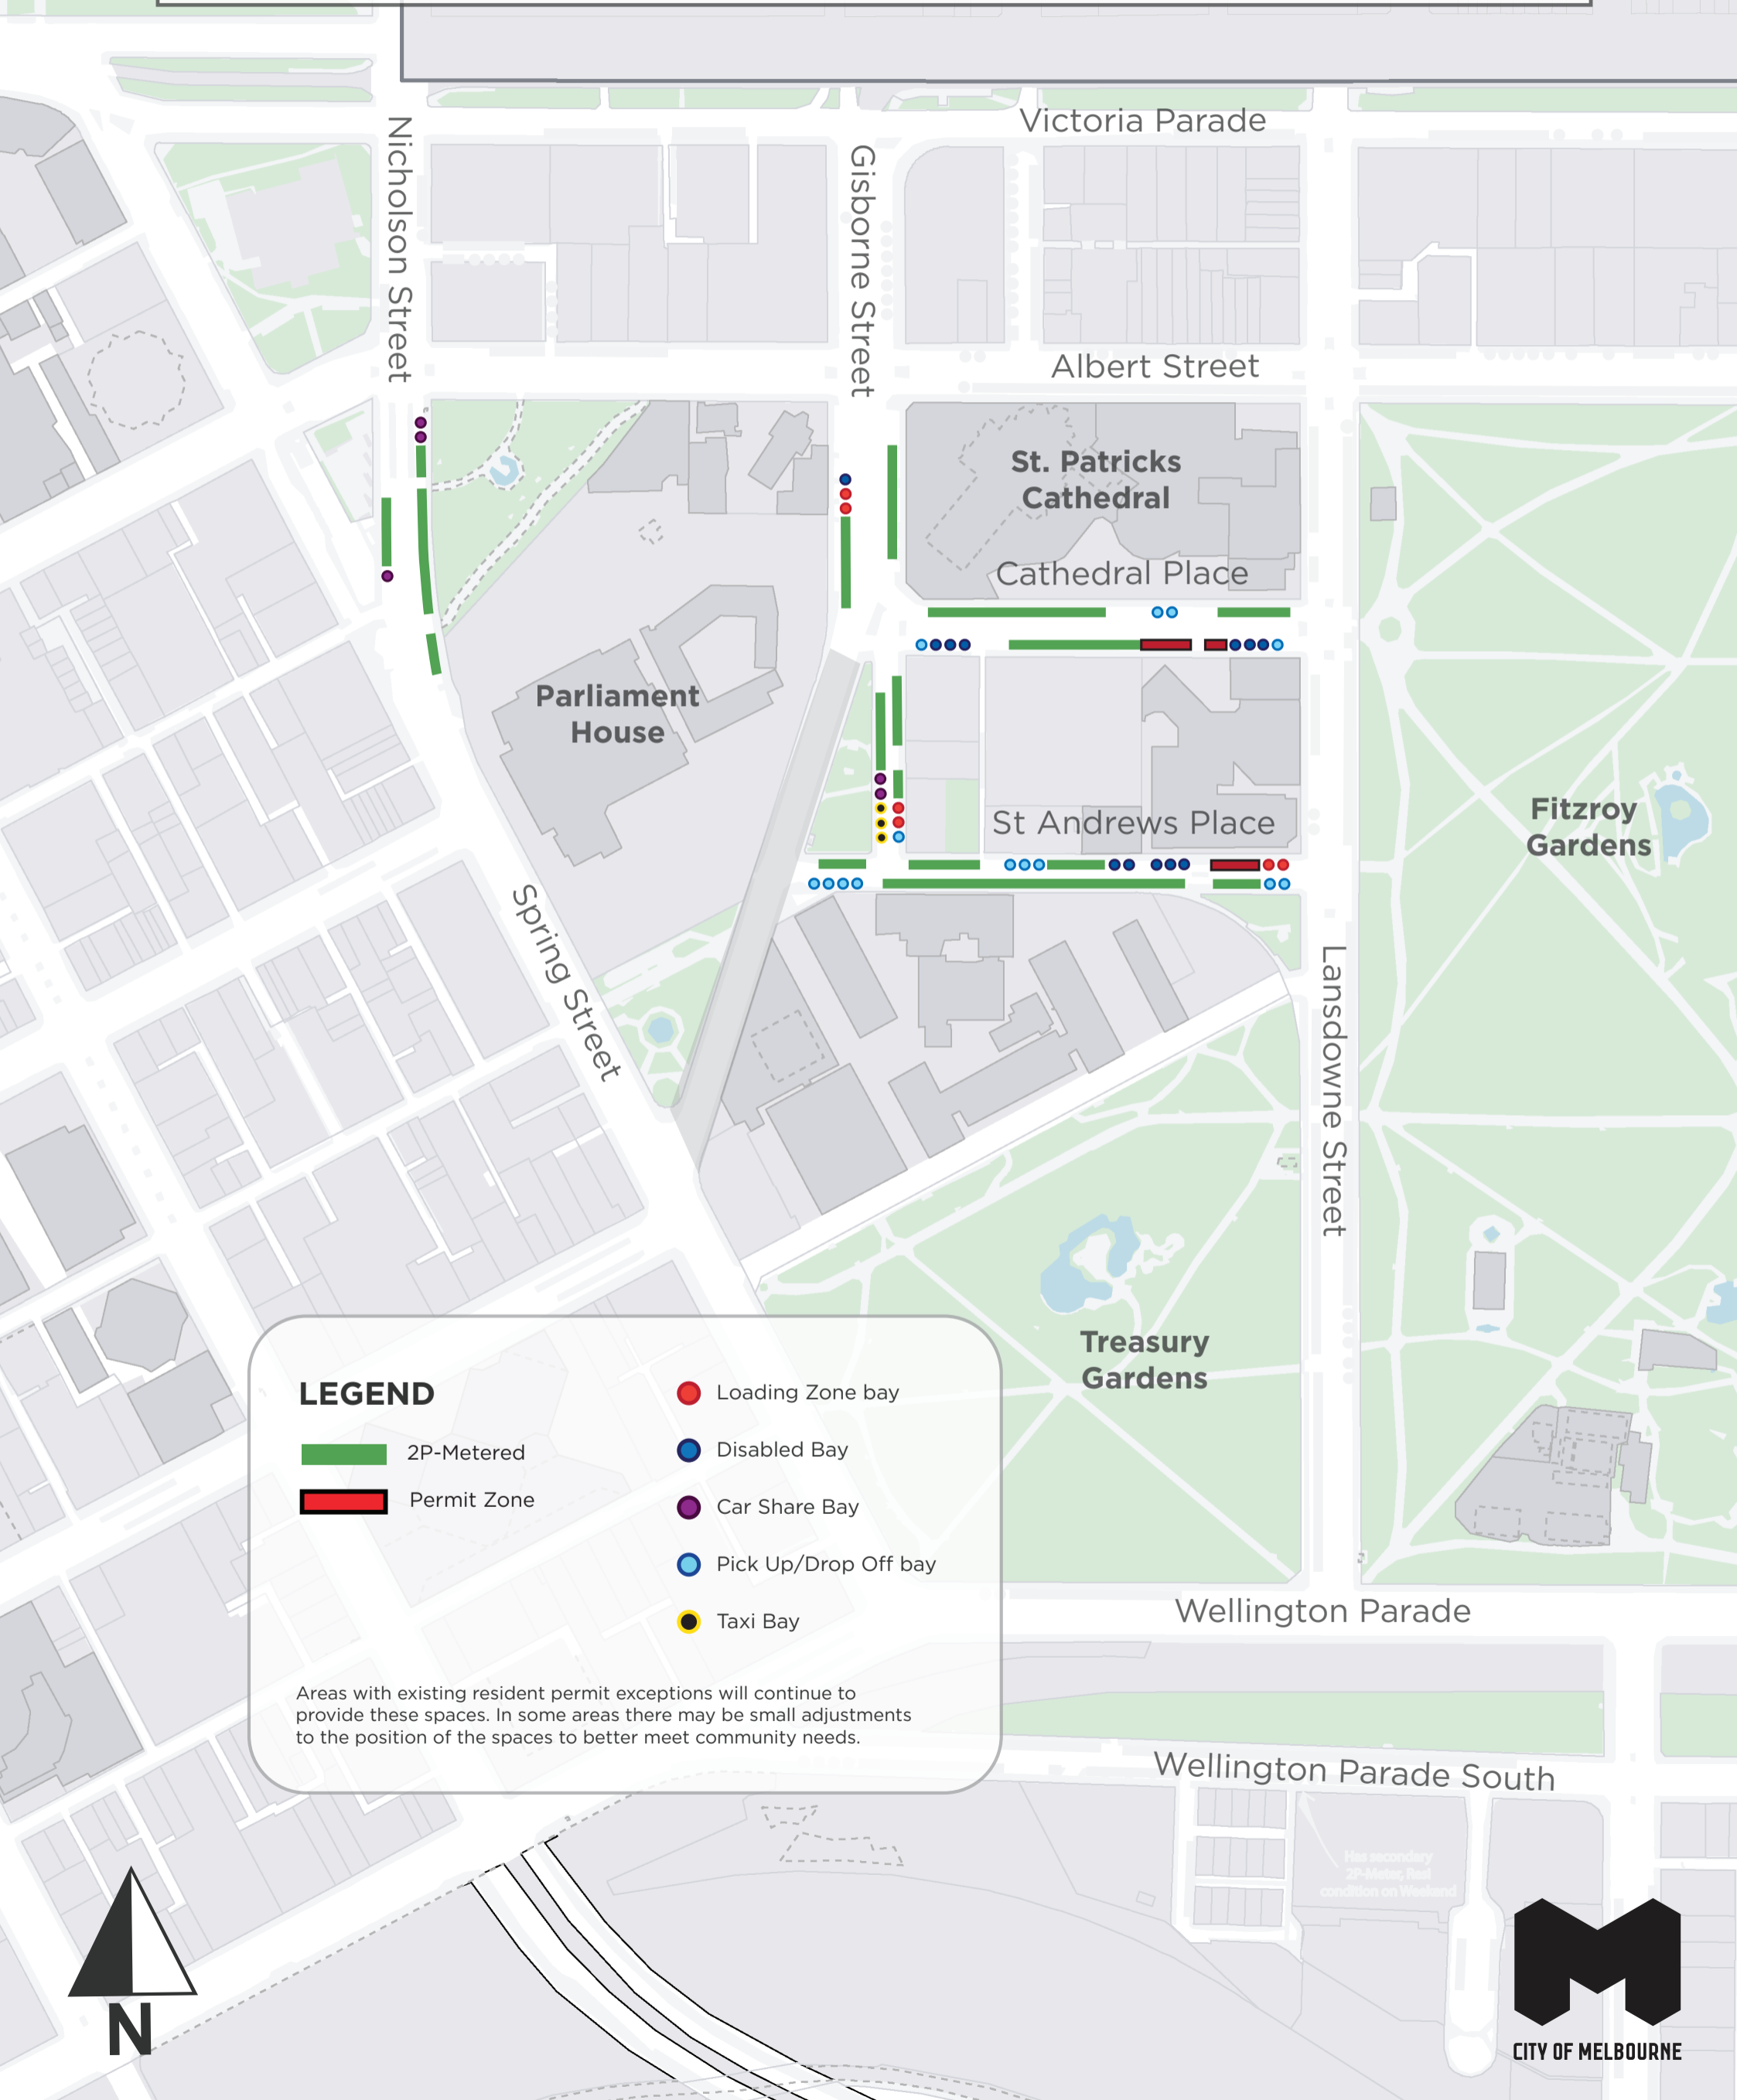

PARKING AND KERBSIDE MANAGEMENT PLAN

EAST MELBOURNE - PARLIAMENT

LEGEND

- 2P-Metered
- Permit Zone
- Loading Zone bay
- Disabled Bay
- Car Share Bay
- Pick Up/Drop Off bay
- Taxi Bay

Areas with existing resident permit exceptions will continue to provide these spaces. In some areas there may be small adjustments to the position of the spaces to better meet community needs.