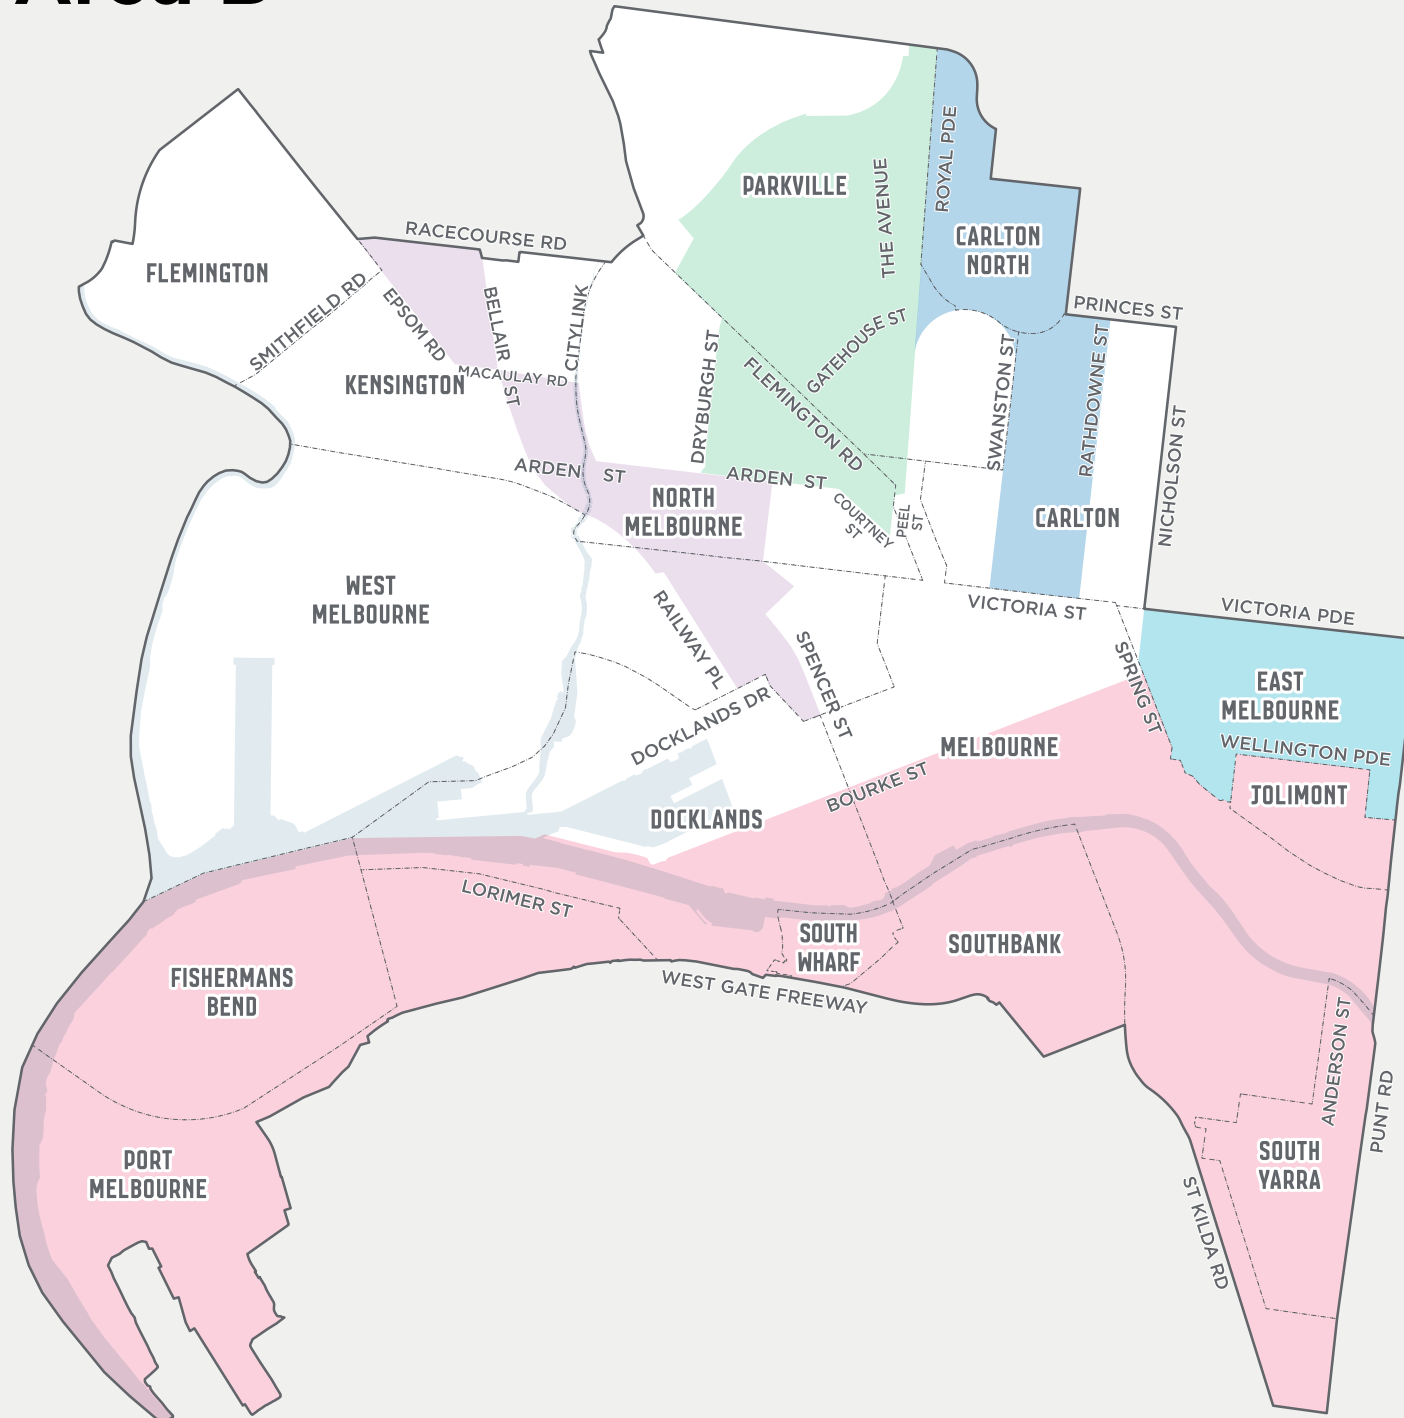

Area B

Placing your bin out for collection:

Place bins out for collection before 6am collection day.

Ensure that the bin lid is fully closed with no waste or recycling on top or beside it.

Remove any contamination.

Place bins 30cm apart and at least 1 metre from power poles and street signs.

Ensure that your bins are returned to the property after collection.

For more information, please contact us on **03 9658 9658** or visit melbourne.vic.gov.au/waste

- MONDAY
- TUESDAY
- WEDNESDAY
- THURSDAY
- FRIDAY