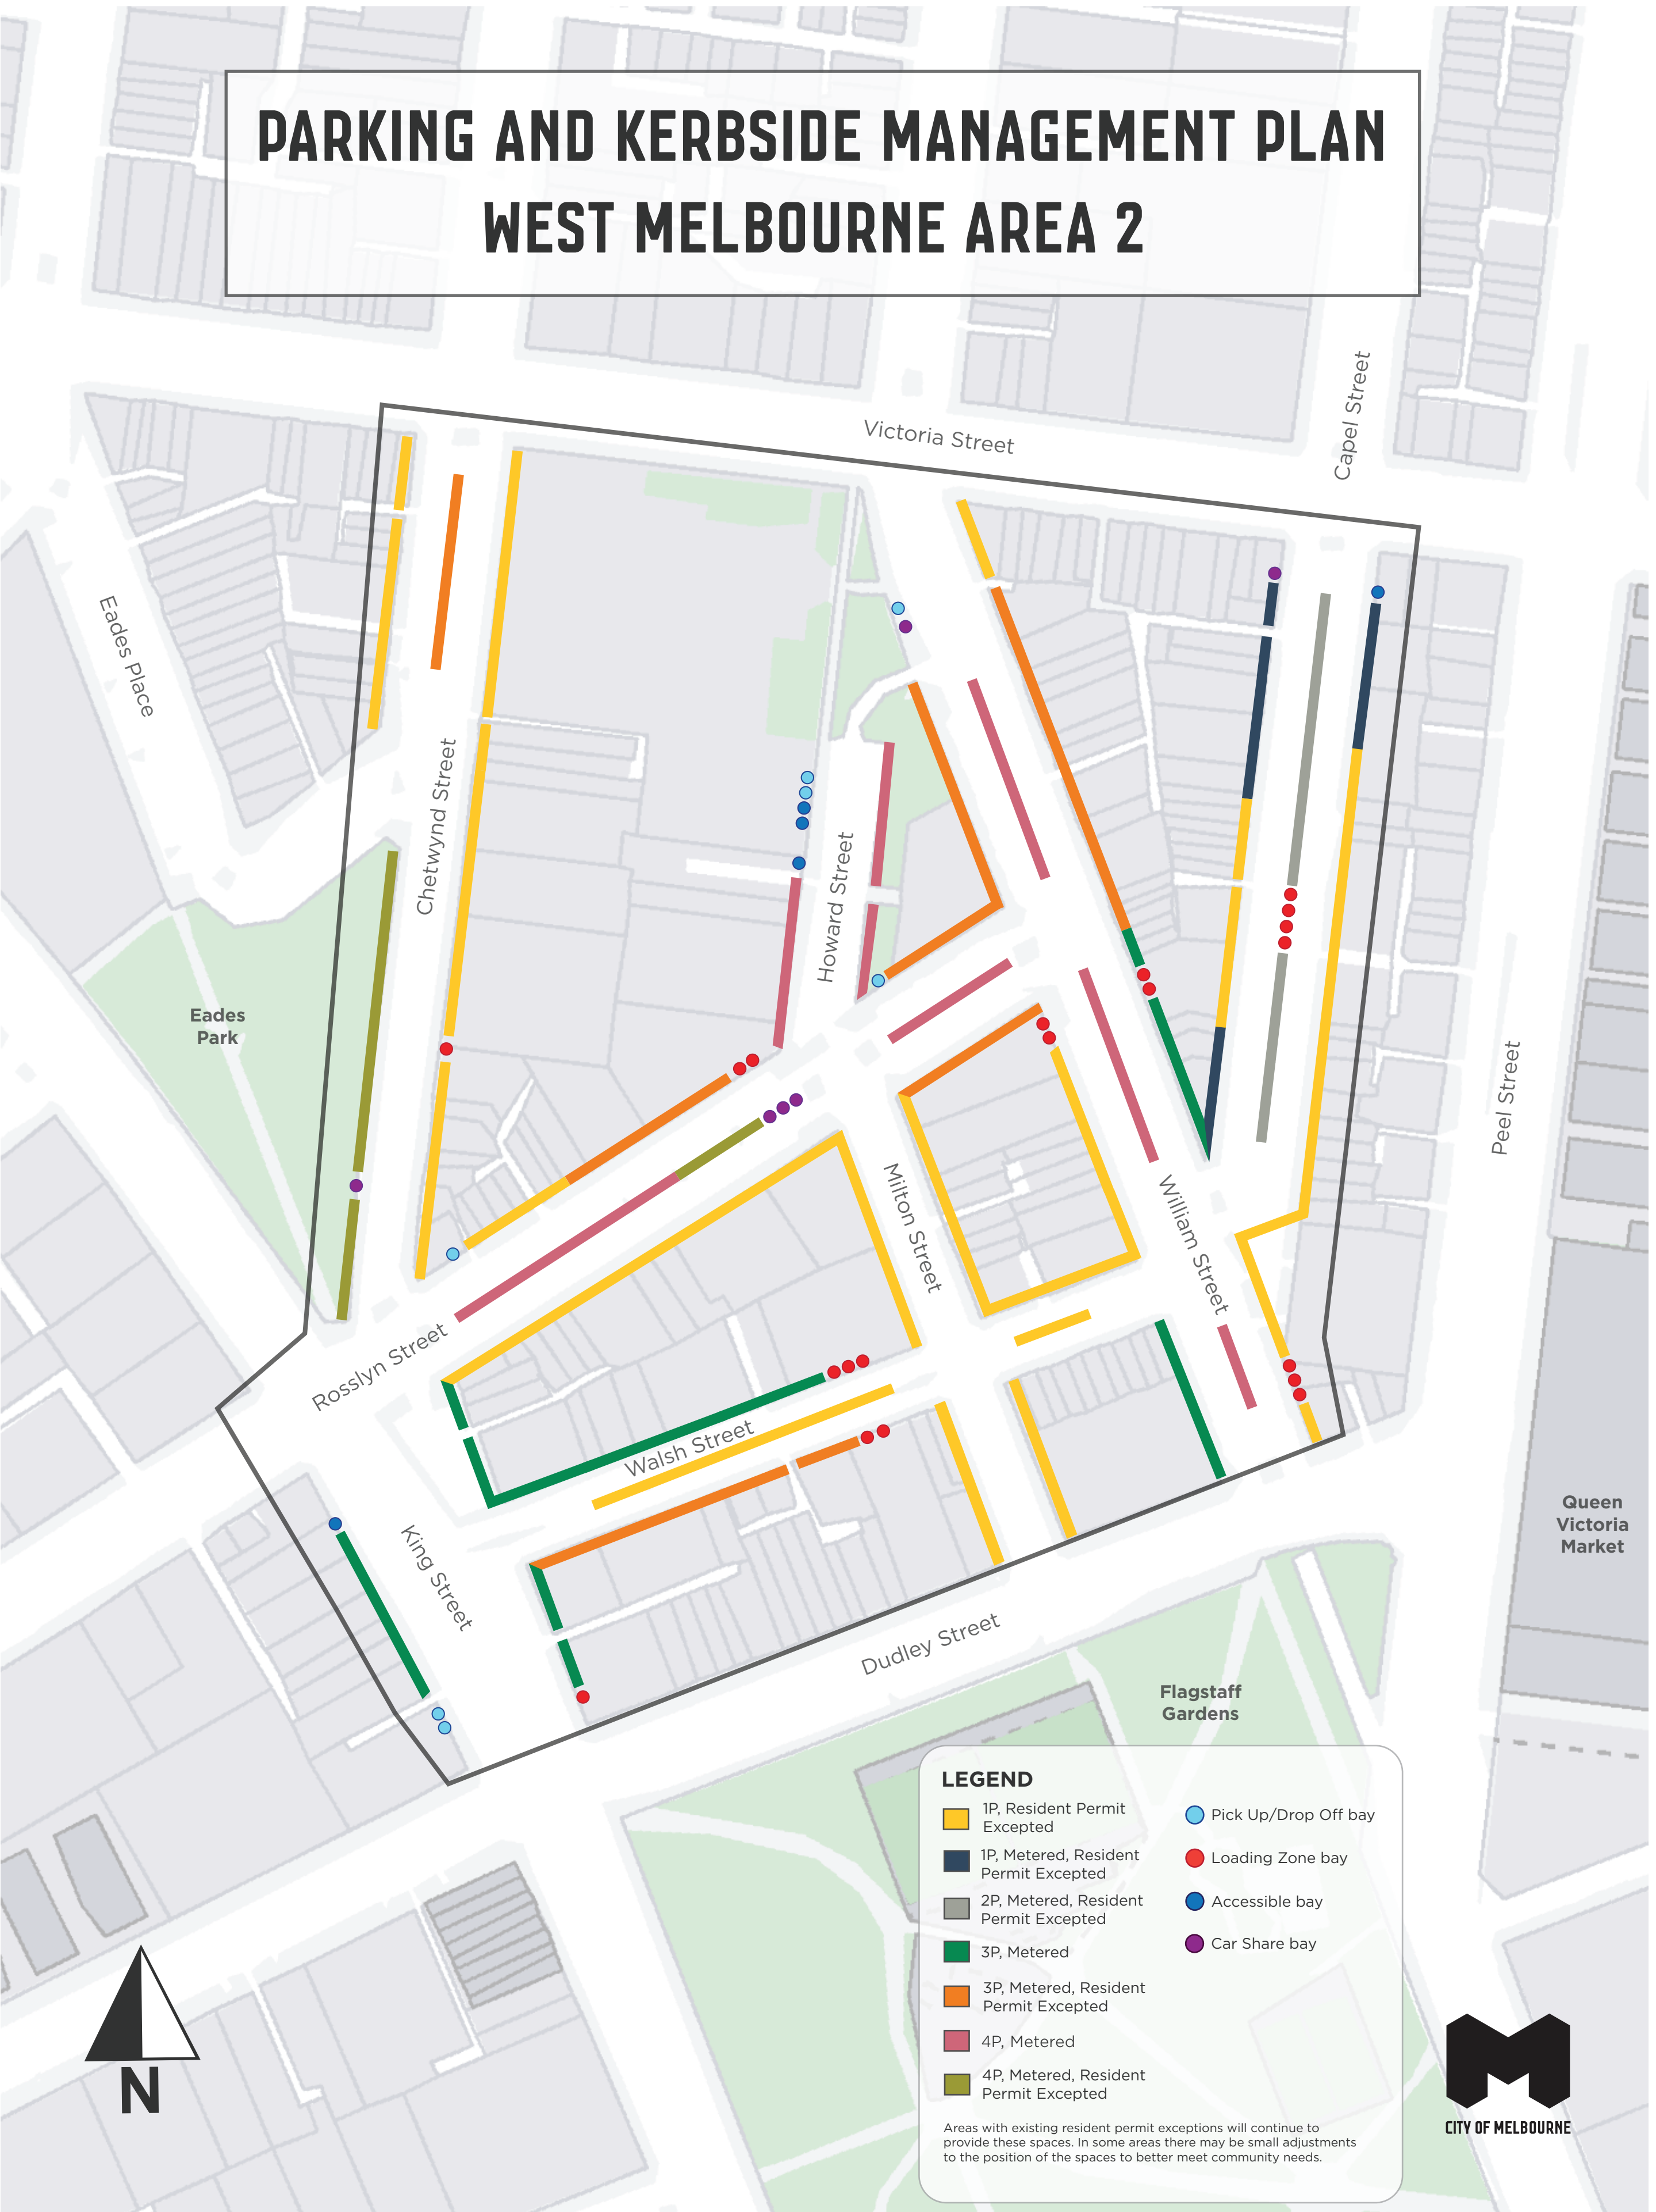

PARKING AND KERBSIDE MANAGEMENT PLAN WEST MELBOURNE AREA 2

LEGEND

- 1P, Resident Permit Excepted
- 1P, Metered, Resident Permit Excepted
- 2P, Metered, Resident Permit Excepted
- 3P, Metered
- 3P, Metered, Resident Permit Excepted
- 4P, Metered
- 4P, Metered, Resident Permit Excepted
- Pick Up/Drop Off bay
- Loading Zone bay
- Accessible bay
- Car Share bay

Areas with existing resident permit exceptions will continue to provide these spaces. In some areas there may be small adjustments to the position of the spaces to better meet community needs.

CITY OF MELBOURNE