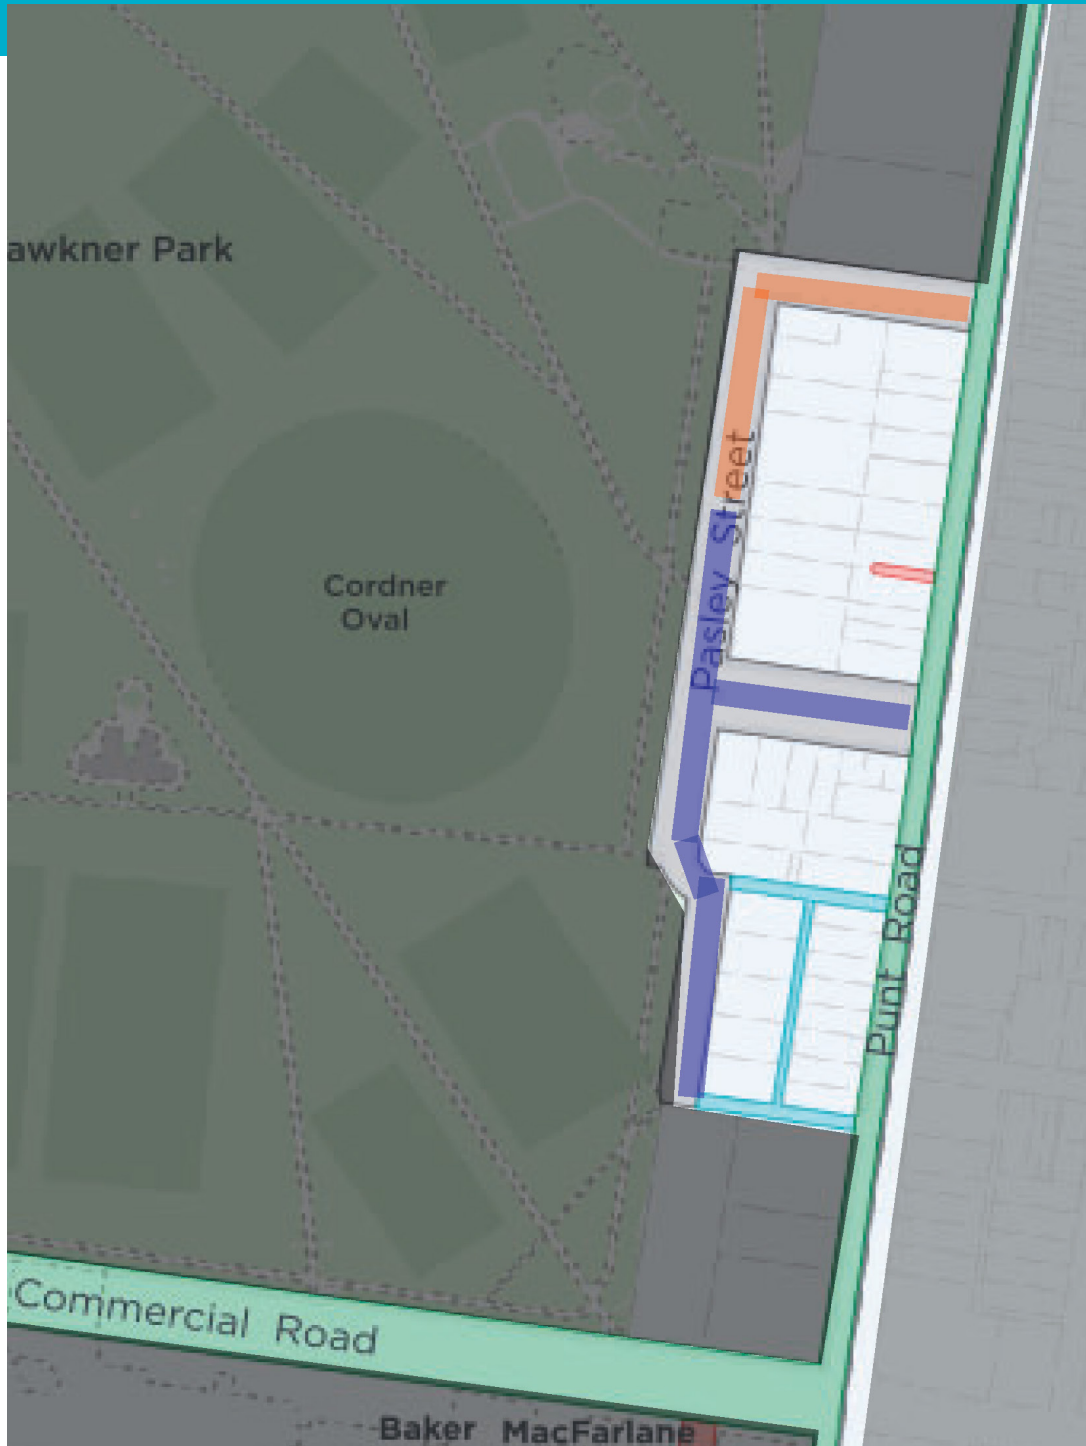

New 40km/h speed limit on Pasley Street and Pasley Street South in South Yarra.

LEGEND

- Arterial - no change
- Local - no change - existing 40km/h
- Local - new 40km/h speed limit